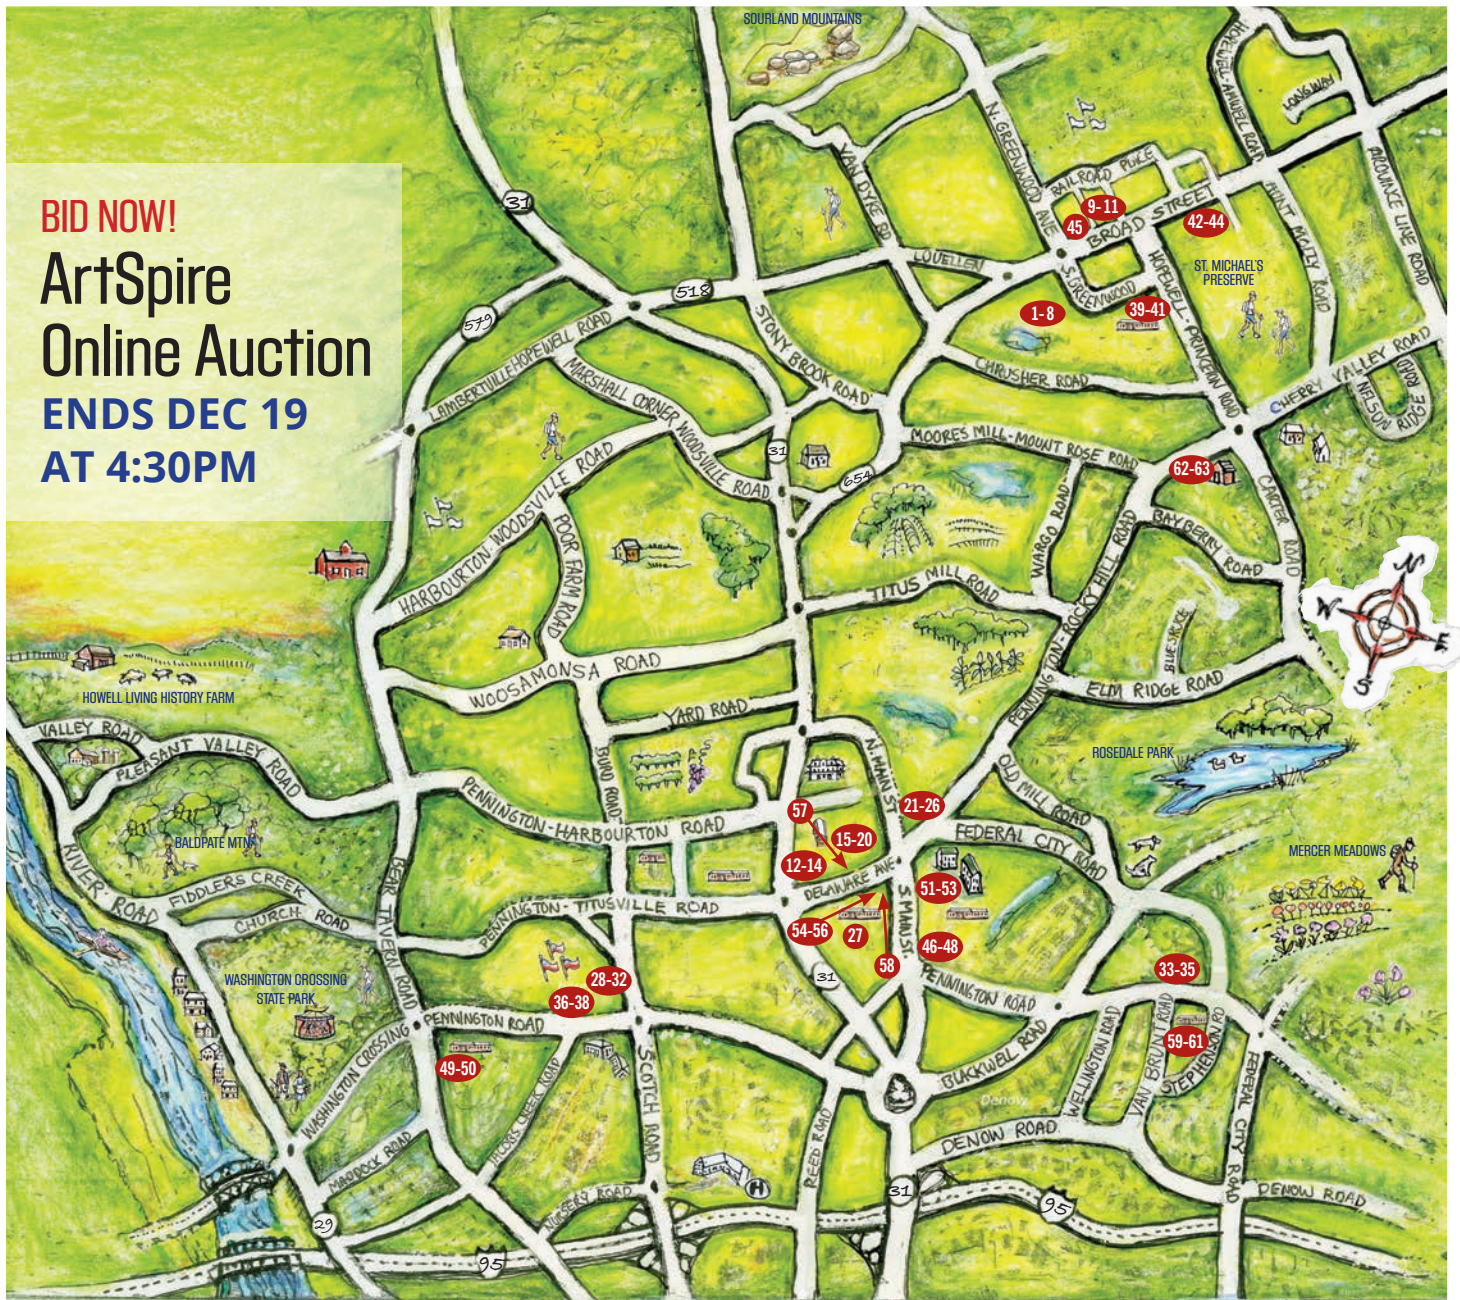

ArtSpires | OUT OF THE ASHES 2020

BID NOW!

**ArtSpire
Online Auction
ENDS DEC 19
AT 4:30PM**

ArtSpires is the newest community art project and exhibition by the Hopewell Valley Arts Council with sculptures on display from September 2020 through spring 2021. The ArtSpires project commemorates the loss of native ash trees from the harmful effects of the emerald ash borer beetle as part of the organization's ongoing initiative *Out of the Ashes: Art Emerging from Fallen Trees*. See one you love? Join the bidding action, or just come and have some fun at the virtual ArtSpires Auction Closing Celebration on Dec 19 at 4pm. Fun for all ages...and it's FREE.

Spire No: 02
Hopewell Borough Park
9 S. Greenwood Ave, Hopewell
Oh Henry!
Jodi Walker

Spire No: 03
Hopewell Borough Park
9 S. Greenwood Ave, Hopewell
Four Seasons at Beechtree Farm
Lucia Stout

Spire No: 04
Hopewell Borough Park
9 S. Greenwood Ave, Hopewell
A Day More of Life
Jorge Sanchez

Spire No: 10
Hopewell Train Station
2 Railroad Place, Hopewell
Just Wing It
Team Birds of a Feather

Spire No: 11
Hopewell Train Station
2 Railroad Place, Hopewell
Miami Gardens
Brenda Karaburk

Spire No: 12
Near Cugino's Market
Delaware Ave & Route 31
Hope Rising
Wendy Smith

Spire No: 13
Near Cugino's Market
Delaware Ave & Route 31
Silhouettes in the Sunset
Team Awesome

Spire No: 14
Near Cugino's Market
Delaware Ave & Route 31
The Butterfly Effect
The Kalina Family

Spire No: 15
Near Pennington P.O.
Corner of Bromel Place & Knowles St.
We Were Born to Shine
Team Hood Art